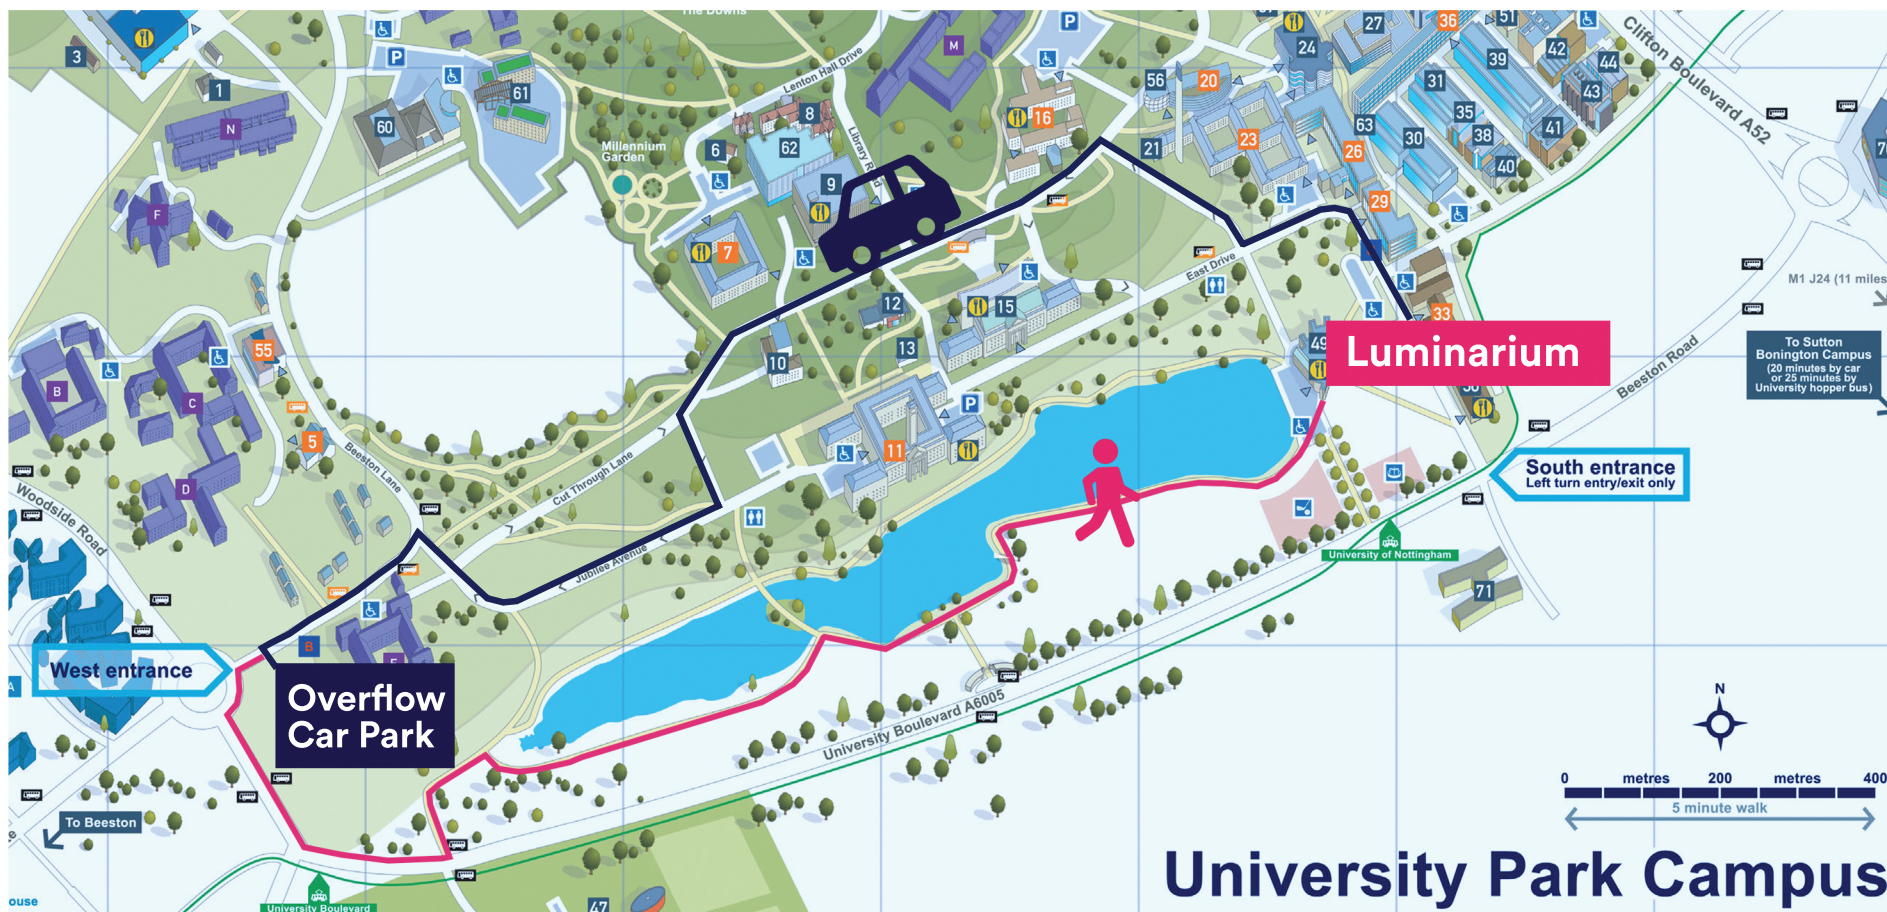

## LUMINARIUM OVERFLOW CAR PARK

Postcode: NG7 2QE

Please note the Overflow Car Park closes at 6pm.

Follow the blue line to drive to the overflow car park.  
Follow the pink line to walk to the Luminarium.

[lakesidearts.org.uk/luminarium](http://lakesidearts.org.uk/luminarium)

Part of

University of  
Nottingham  
UK | CHINA | MALAYSIA