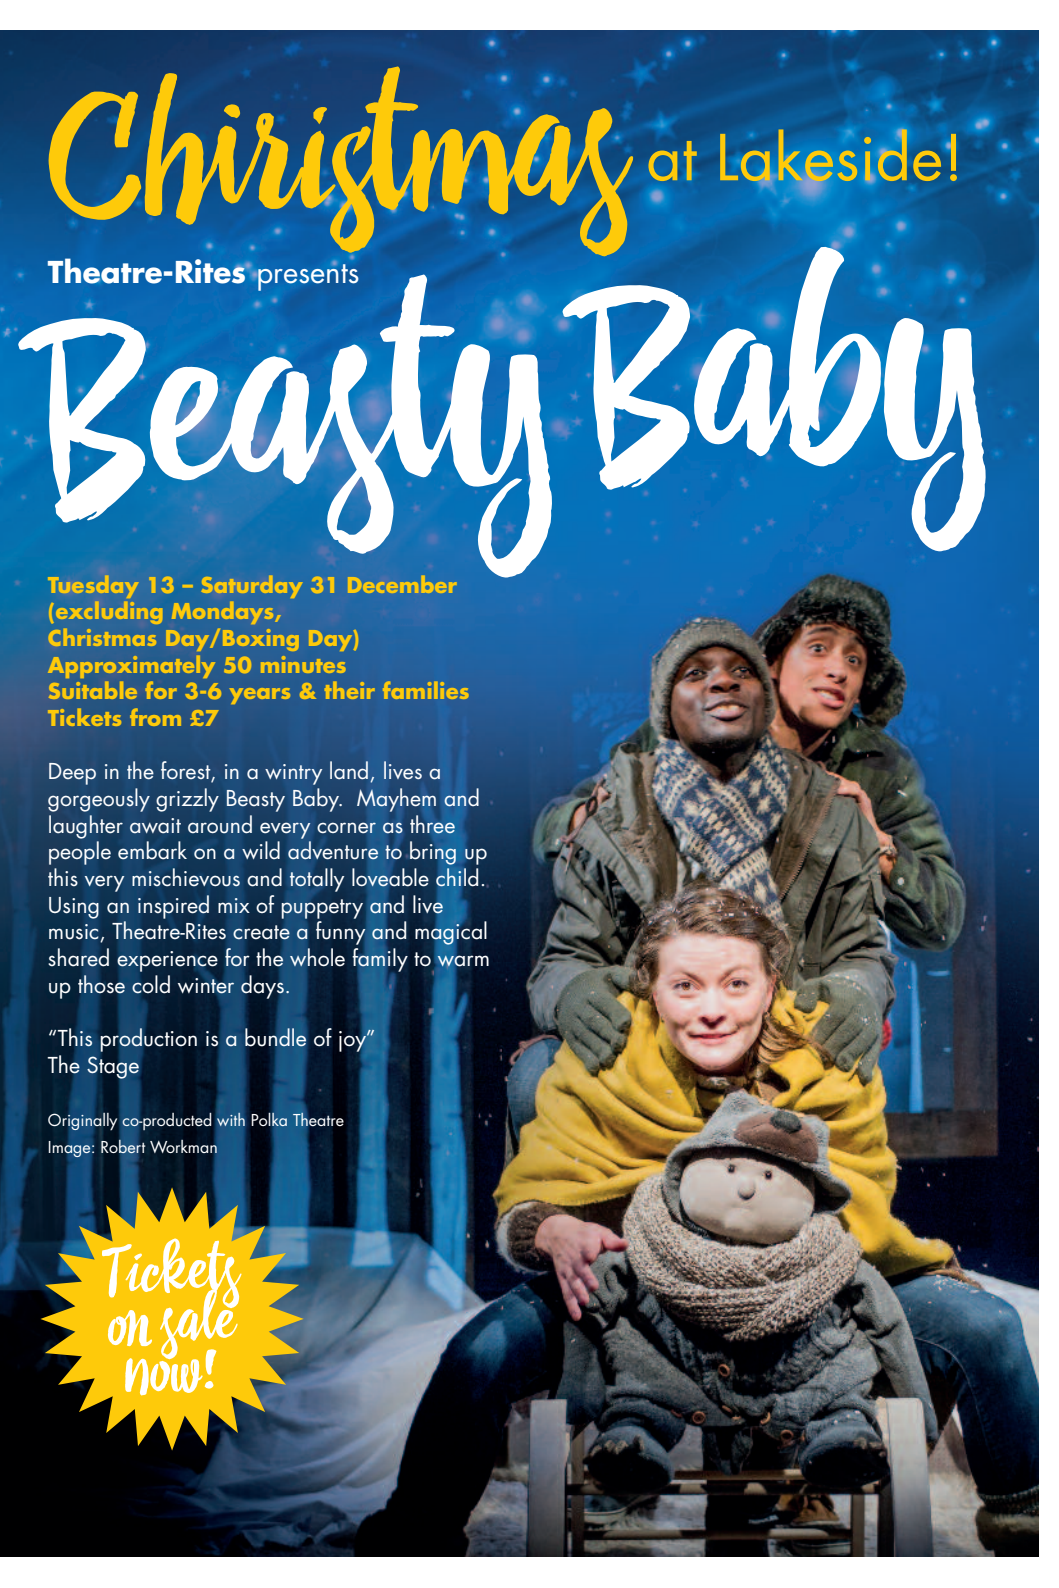

Christmas at Lakeside!
Theatre-Rites presents
Beasty Baby

Tuesday 13 - Saturday 31 December
(excluding Mondays, Christmas Day/Boxing Day)
Approximately 50 minutes
Suitable for 3-6 years & their families
Tickets from £7

Deep in the forest, in a wintry land, lives a gorgeously grizzly Beasty Baby. Mayhem and laughter await around every corner as three people embark on a wild adventure to bring up this very mischievous and totally loveable child. Using an inspired mix of puppetry and live music, Theatre-Rites create a funny and magical shared experience for the whole family to warm up those cold winter days.

"This production is a bundle of joy"
The Stage

Originally co-produced with Polka Theatre
Image: Robert Workman

Tickets on sale now!